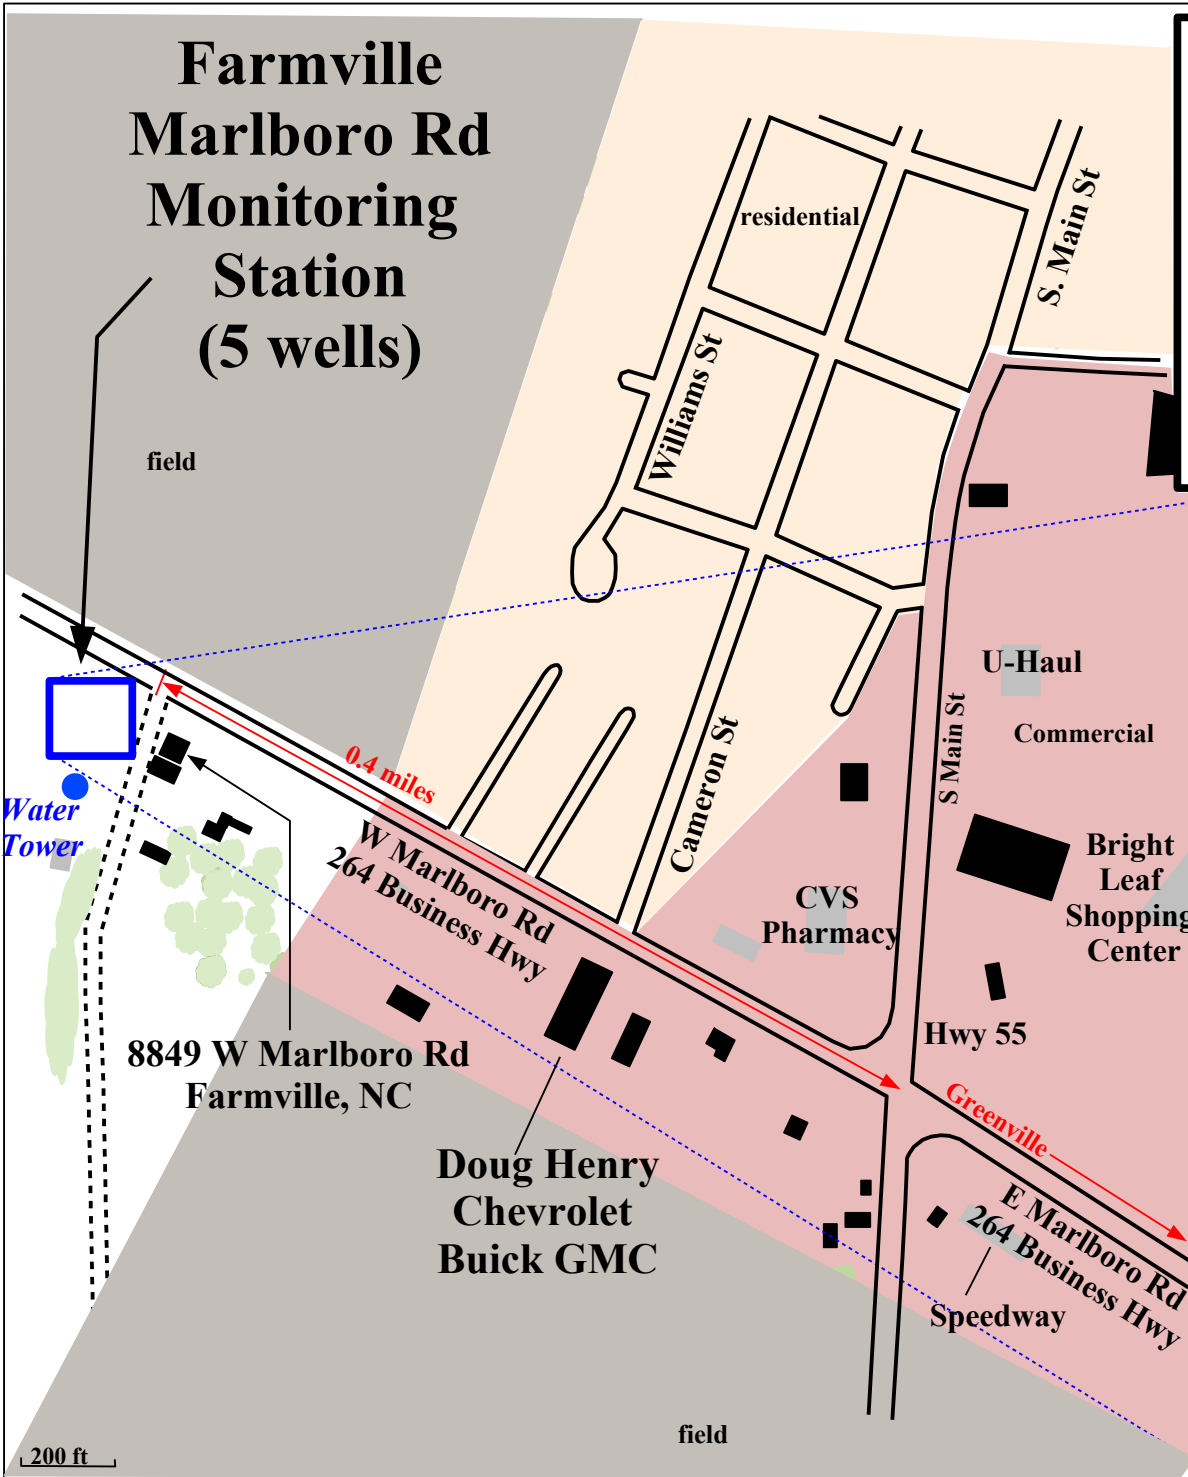

# Farmville Marlboro Rd Monitoring Station (5 wells)

**Site Map**  
**North Carolina**  
**Monitoring Well Network**  
**Farmville Marlboro Rd Site, M 27U**  
**Farmville, Pitt County, NC**

**Note: This map is for informational purposes only. It does not authorizeT any party to enter onto any lands depicted herein.**

200 ft