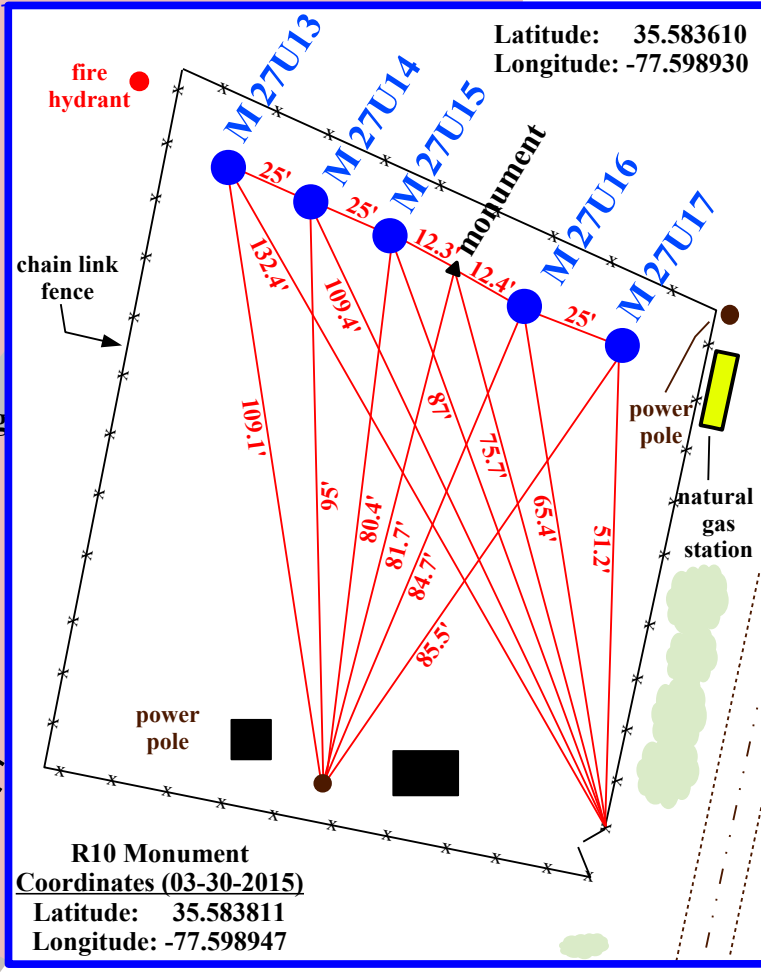

# Farmville Marlboro Rd Monitoring Station (5 wells)

**Site Map**  
**North Carolina**  
**Monitoring Well Network**  
**Farmville Marlboro Rd Site, M 27U**  
**Farmville, Pitt County, NC**

**Note: This map is for informational purposes only. It does not authorizeT any party to enter onto any lands depicted herein.**

200 ft